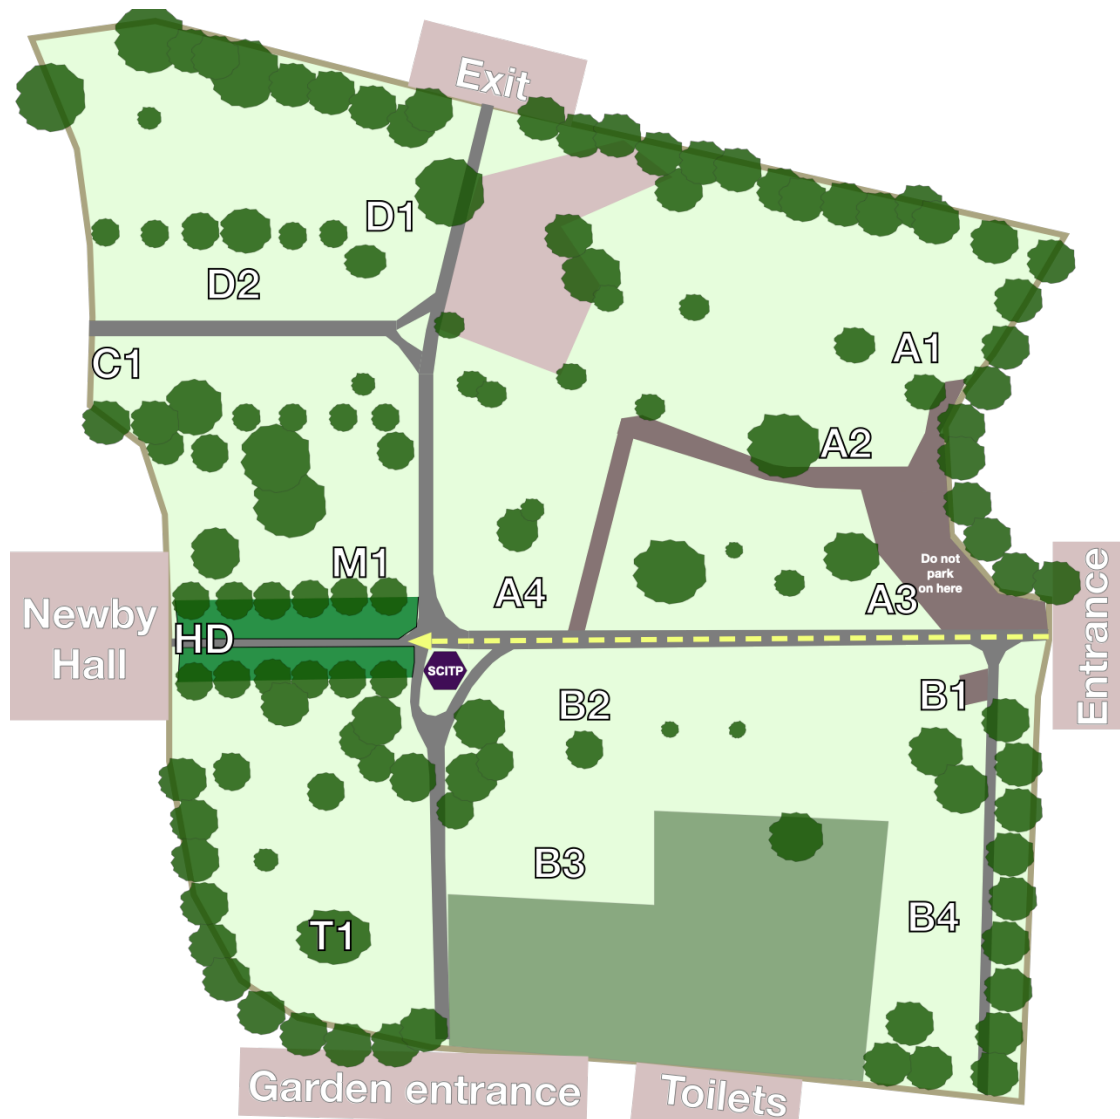

45 minutes (27 miles) north east of Leeds/Bradford Airport. 30 minutes (15 miles) from Harrogate

Directions taken off the Newby Hall website

HD - Entrance Plan

Parking Layout

Parking area includes trees limiting the area to 40 display cars max. If you are with a group of more than 10 then you will have an allocated parking place. It will have a sign attached to one of the marker posts. Otherwise just park in an unmarked spot around the edge of the section.

Directions

When you arrive at the main show field entrance. Head towards the house. Please stick to the left side of the road where possible. Queues on the right are for show field A, C and D

Drive straight down towards the house. The HD show field is in front of the House Gate.