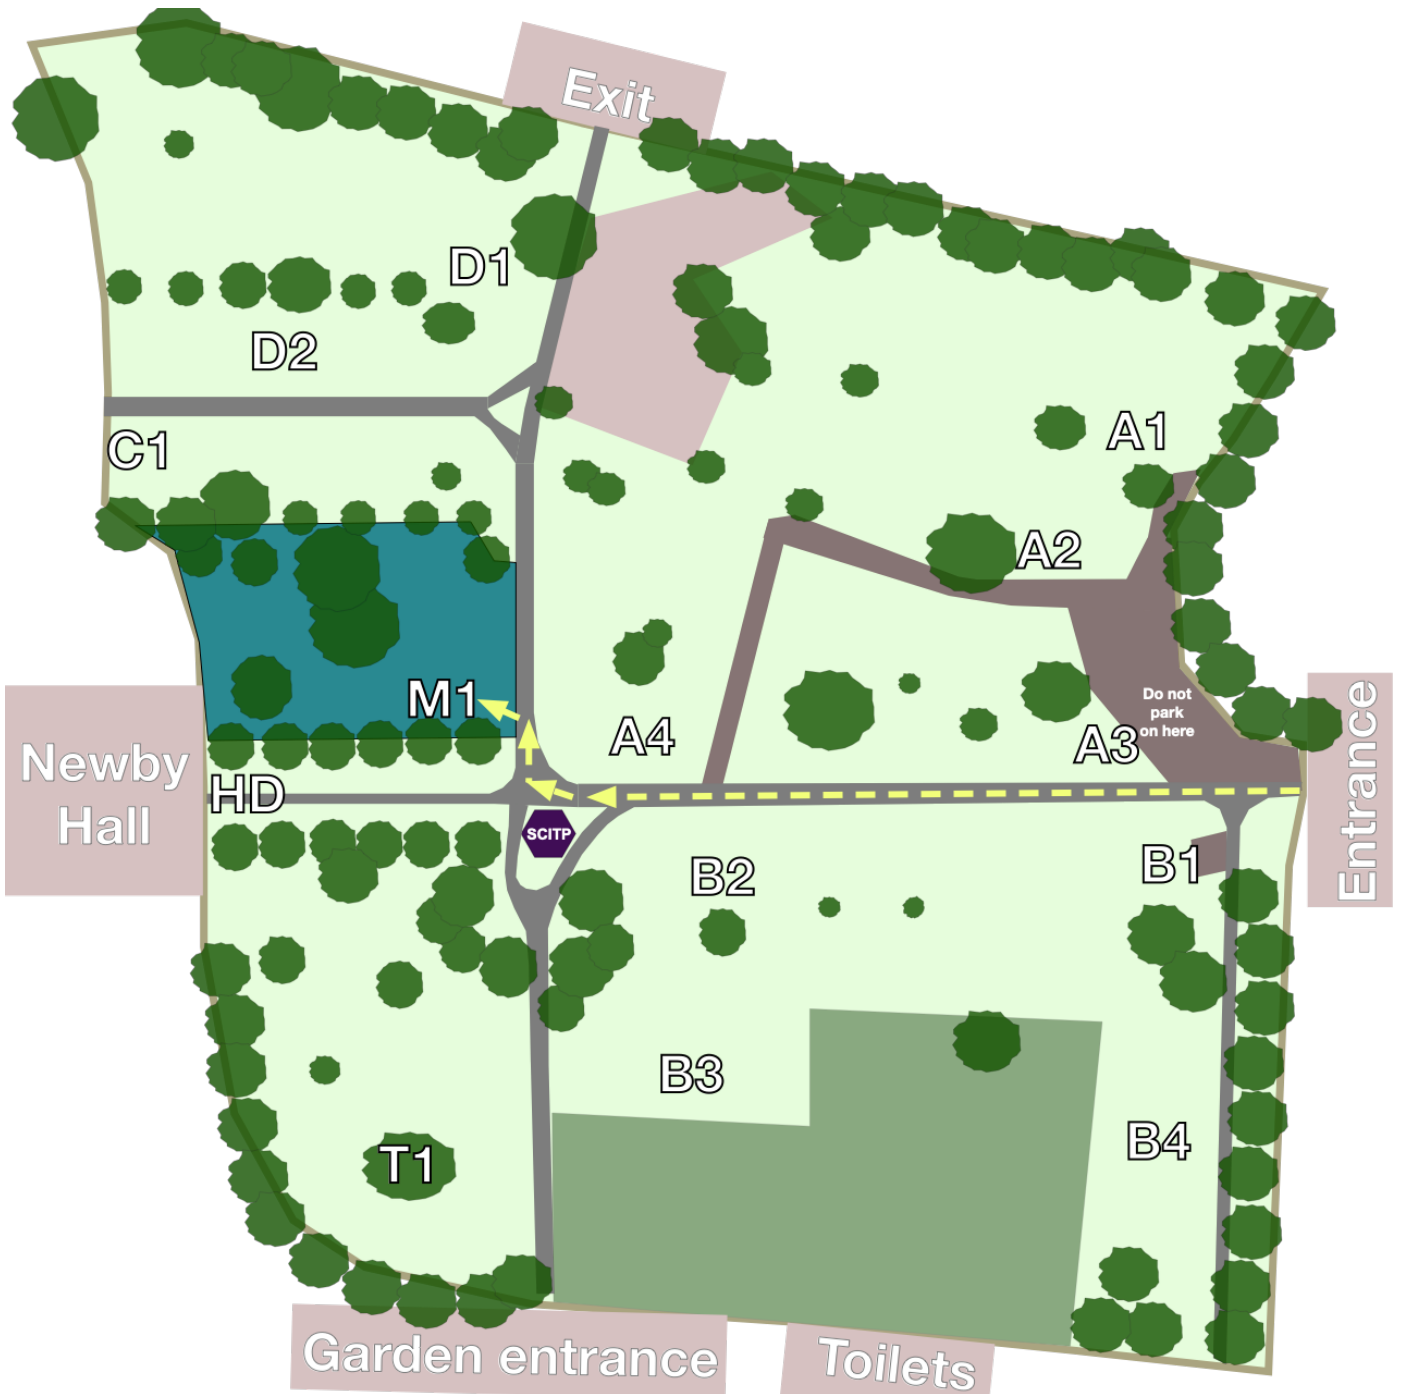

M1 - Entrance Plan

Market Layout

Your market stand will be marked out and named.